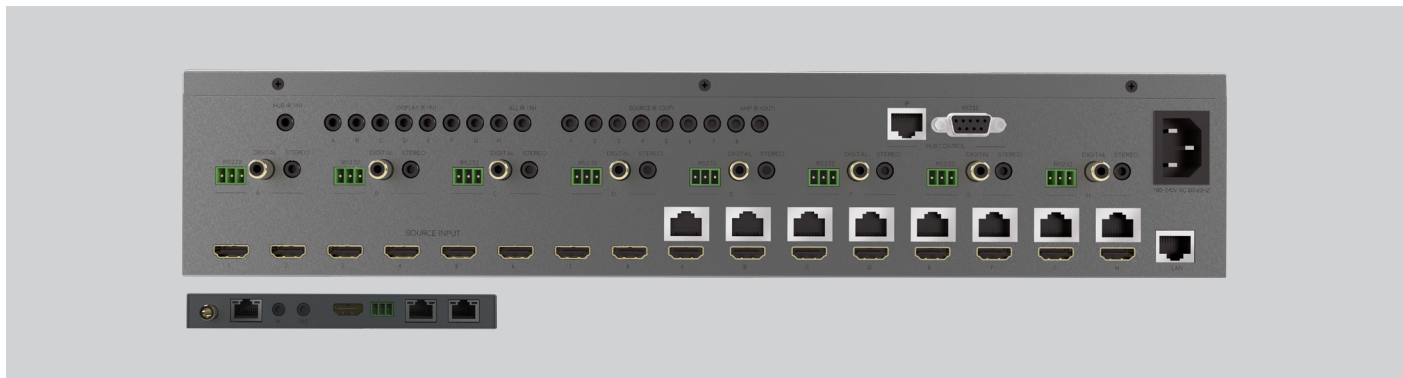

# MHUB PRO (8x8) 70

Product code: **MHUB4KPRO88**  
**HDMI / HDBaseT Matrix System**

Connectivity-rich professional series 8x8 HDMI/HDBT+mirror matrix system with long-range video (4K 70m/1080p 100m), network extension and powerful control options. A 'one-wire' UHD/4K-capable whole-home AV hub, that hides home entertainment devices centrally and makes them universally available on every display.

All easily-controlled via the free uControl app or with the hands-free convenience of Alexa voice control - also features remote monitoring and management via HDA Cloud, designed to reduce the necessity for callouts and site visits. Capable of carrying Ultra HD 4K + support for HDR and Dolby Vision®. Integration needs are well catered for, with each of the eight display outputs featuring both multichannel digital audio extraction and stereo downmixing, making for easy integration with multizone amplifiers or audio matrices.

## SPECIFICATIONS

Form factor	19"/2U aluminum rack-mountable unit
Inputs x outputs	8 HDMI x 8 RJ45 HDBaseT + 8 mirrored HDMI
Transmission tech.	HDBaseT Class A and HDMI
Video bandwidth	340MHz clock / 10.2Gbps data
ESD protection	± 8kV (air-gap discharge) ± 4kV (contact discharge)
Hub control	Web GUI, IR, TCP/IP, RS232, App, Alexa
App control	Full control over sources, matrix hub & display functions.
Device weight	Hub 4600g RX 192g
Package weight	8000g
Dimensions (W/D/H)	Hub 440 / 380 / 90mm (without feet) RX 163 / 94 / 19mm
Operating temperature	32°F to 104°F (0°C to 40°C)
Storage temperature	-4°F to 140°F (-20°C to 60°C)
Relative humidity	20~90 % RH (non-condensing)
Power consumption	30W (max) 0.5W (standby)
Guarantee	3/4-year guarantee (Cloud registration required)