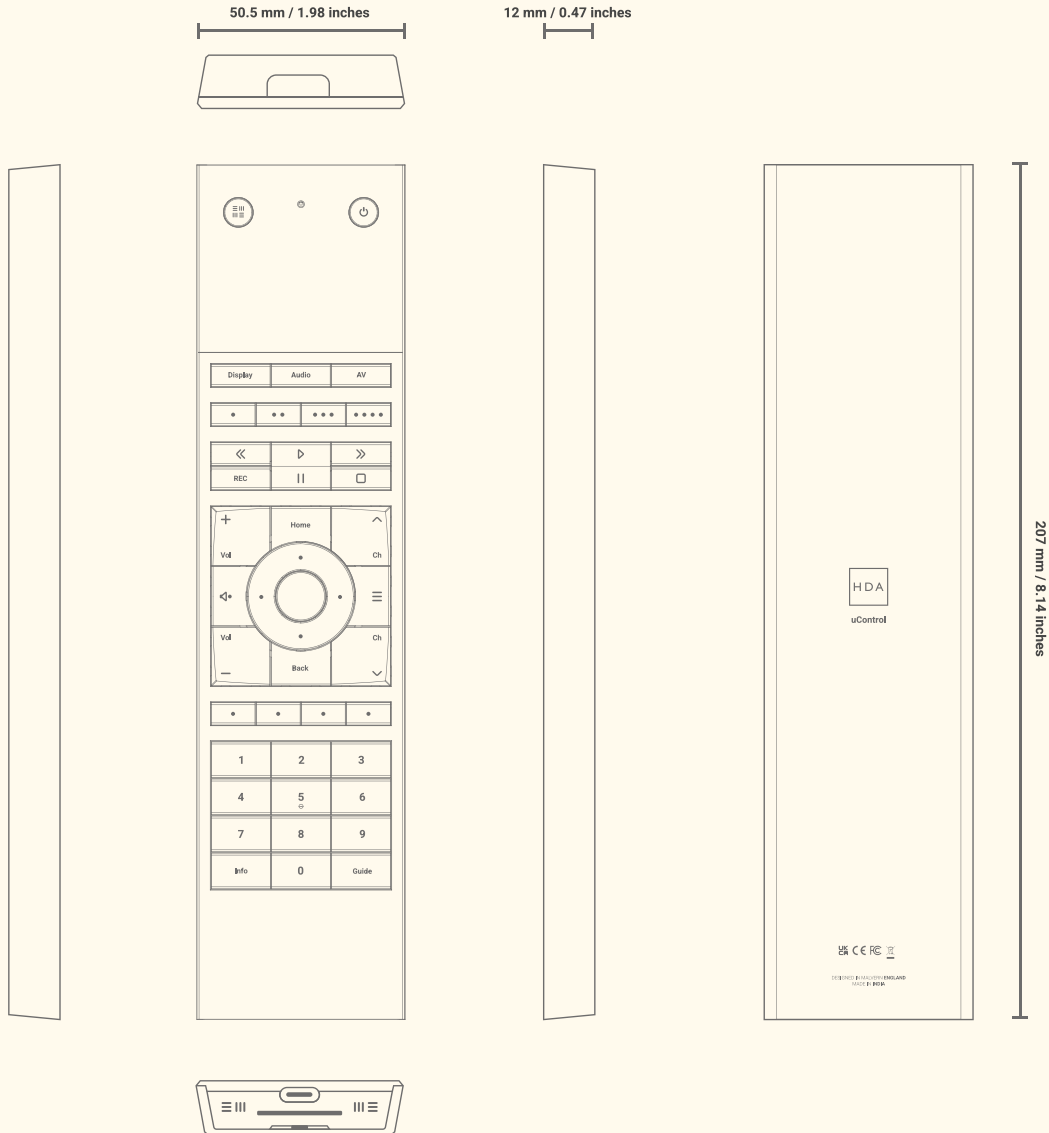

Specifications

Form

Buttons	44
Dimensions	50.5 x 207 x 12 mm 1.98 x 8.14 x 0.47 inches
Weight	124g / 4.37 ounces
Battery	2450mAh
Screen	OLED (128x64)
Charging	USB-C / Wireless

I/O

IR	Learn / Transmit
IR Frequency	Learn: 38 & 56KHz Transmit: 38KHz
IR Range	13m / 42ft
Aerials	WiFi (2.4Gz) BLE (4.2)
Sensors	Accelerometer Microphone