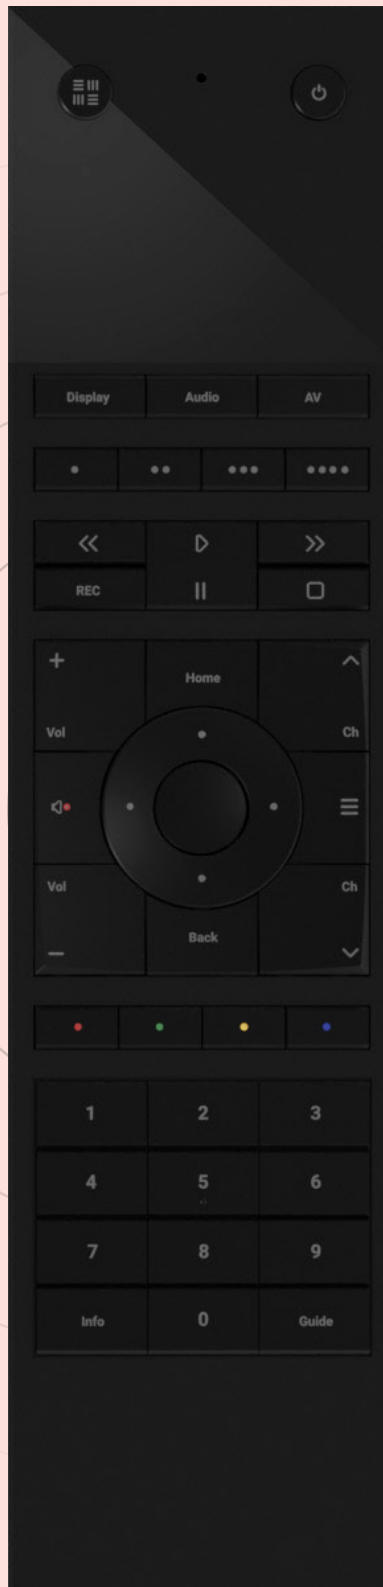

In your hand

Unified control at your fingertips.

OLED display

Just the info you need.

Unifying control

Control all the devices connected to your HDA system (and more).

Instantly understandable

Intuitively placed buttons, ergonomically designed to encourage muscle memory.

Room on | room off

One button to turn everything on and everything off.

Customisable controls

Trigger saved user Sequences or quick actions.

Wireless charging

Instantly on when picked up from its charging matt. Use any wireless charger to suit your taste.

Actual Size.