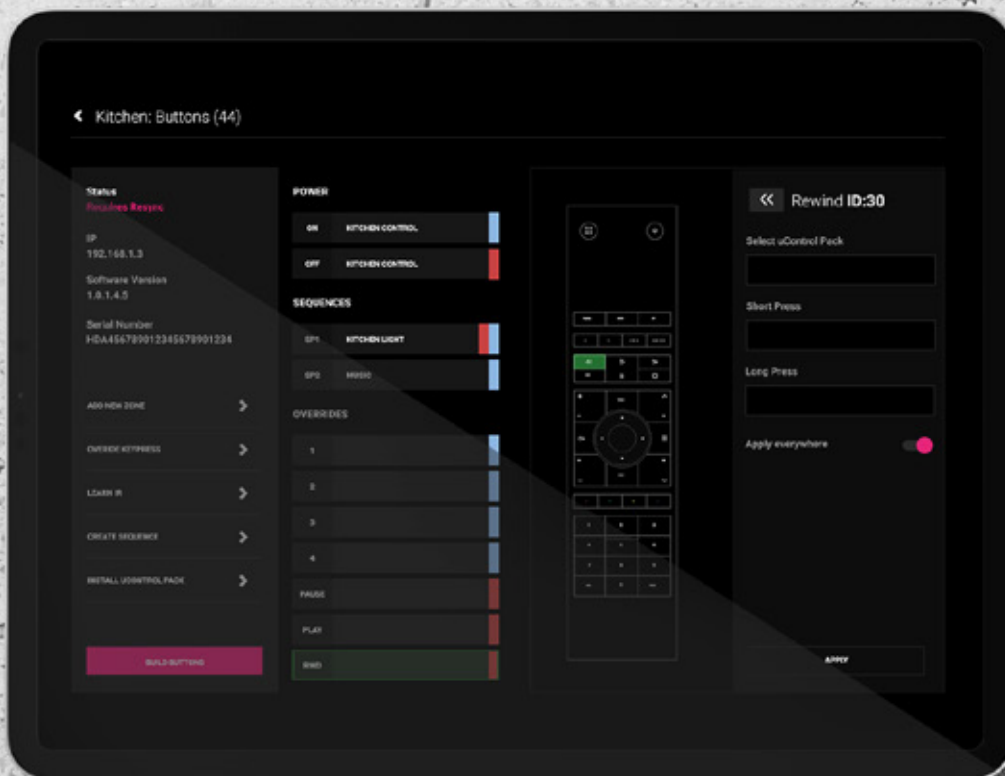

Wireless charging

Instantly on when picked up from its charging matt. Use any wireless charger to suit your taste.

Actual Size.

Configuration.

Adding a uControl Remote to your HDA system is easy.

Setup is a guided step-by-step process within the uControl App. Once assigned to a zone, the Remote will immediately be able to control the technology in that space.

Further levels of customisation are possible for a more refined experience. You can assign Sequences to buttons, long press actions, secondary functions and more.

uControl™

Ubiquitous interfaces that are always close to hand, room-to-room.

Users can choose from many controller options; remote, app, voice, Apple watch or keypad and it's included on most HDANYWHERE systems.

The uControl apps and handheld remote have been designed to unify the control of the technology in a space whilst being unintimidating to use. Providing a range of ubiquitous interfaces which are easy-to-use and always close to hand, room-to-room.