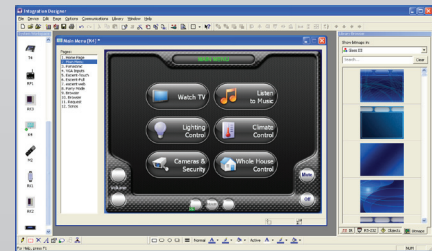

Integration Designer® Programming Software

5775 12th Avenue East, Suite 180, Shakopee, MN 55379
PH: (952) 253-3100 • Website: www.rticorp.com

RTI
It's Under Control®