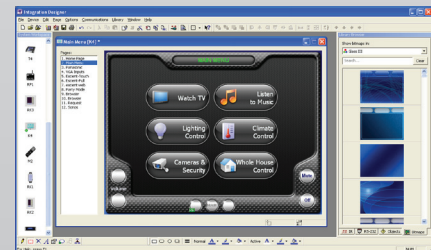

* All Specifications subject to change without notice.

CX7 Rear

CX7 Front

5775 12th Avenue East, Suite 180, Shakopee, MN 55379
 PH: (952) 253-3100 • Website: www.rticorp.com

Accessories

XP-3	Advanced Control Processor
XP-6	Advanced Control Processor
XP-8s	Advanced Control Processor
CB-8	Touchpanel Connecting Block
CM-232	RS-232 Communication Module
CPB-1	Control Port Connecting Block
ECB-5	IR Connecting Block
ESC-2	Ethernet Serial Converter
IPE-4	IR Port Expander
PCM-4	Port Control Module
RCM-4	Ethernet Relay Module
vIRsa Mouse	IR Emitter

Other RTI Products

Virtual Panel	PC Software Interface (App)
RTiPanel	Mobile Software Interface (App)
SURFiR	Companion Remote Control
T1-B+	Remote Control
T2-Cs+	Remote Control
T2i	Remote Control
T2x	Remote Control
T3-V+	Remote Control
RK1+	2-4-8 Button In-Wall Keypad
RKM-1+	In-Wall Audio Distribution Keypad
KX2	2.8 inch In-Wall Touchpanel Keypad
RK3-V	3.5 inch In-Wall Touchpanel Keypad
KX7	7 inch In-Wall Touchpanel
RP-4	RF Control Processor
AD-4x	Distributed Audio System
AD-8x	Distributed Audio System
RTiDock	Dock for Apple iPod®
CP-450	4 Channel Amplifier
CP-1650	16 Channel Amplifier