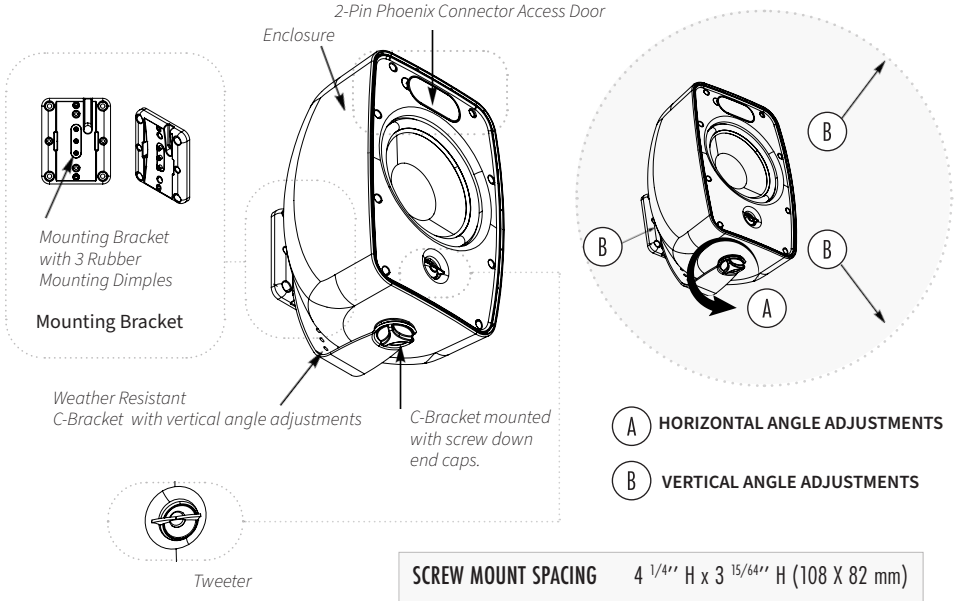

SURFACE MOUNT SPEAKERS

OS80B & OS80W | OS60B & OS60W | OS60DTB & OS60DTW | OS50B & OS50W

SPECIFICATIONS

MODEL	OS80B OS80W	OS60DTB OS60DTW
PART	SOS80000B, SOS80000W	SOS6000TB, SOS6000TW
WOOFER	8" IMPP	6 1/2" IMPP
TWEETER	1" Aluminum	Dual 1" Aluminum
SPEAKER DIMENSIONS	9 1/2" W x 15" H x 9 5/8" D 241 W x 381 H x 245 D mm 14" H (355 mm) without bracket	7 7/8" W x 13 1/4" H x 8 3/16" D (200 W x 336 H x 208 D mm) 12 1/4" H (311 mm) without bracket
MODEL	OS60B OS60W	OS50B OS50W
PART	SOS60000B, SOS60000W	SOS50000B, SOS50000W
WOOFER	6 1/2" IMPP	5 1/4" IMPP
TWEETER	1" Aluminum	1" Aluminum
SPEAKER DIMENSIONS	7 7/8" W x 13 1/4" H x 8 3/16" D (200 W x 336 H x 208 D mm) 12 1/4" H (311 mm) without bracket	6 3/4" W x 11" H x 7" D (171 W x 279 H x 178 D mm) 10" H (254 mm) without bracket

DUAL TWEETER

SINGLE TWEETER

Please visit docs.originacoustics.com or scan the QR code below, using your smart device, for the most up to date safety information and install instructions for this product.