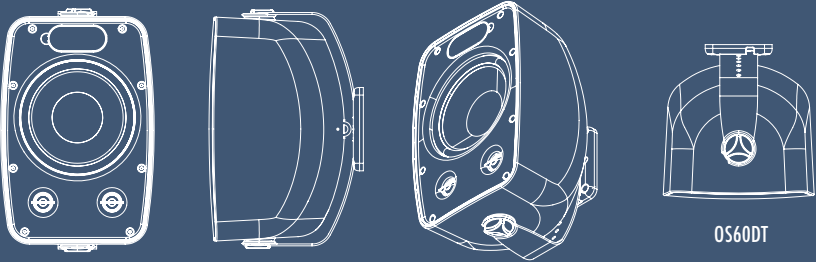

SURFACE MOUNT SPEAKERS

OS80B & OS80W | OS60B & OS60W | OS60DTB & OS60DTW | OS50B & OS50W

SPECIFICATIONS

MODEL	OS80B OS80W	OS60DTB OS60DTW
PART	SOS80000B, SOS80000W	SOS6000TB, SOS6000TW
WOOFER	8" IMPP	6 1/2" IMPP
TWEETER	1" Aluminum	Dual 1" Aluminum
SPEAKER DIMENSIONS	9 1/2" W x 15" H x 9 5/8" D 241 W x 381 H x 245 D mm 14" H (355 mm) without bracket	7 7/8" W x 13 1/4" H x 8 3/16" D (200 W x 336 H x 208 D mm) 12 1/4" H (311 mm) without bracket
MODEL	OS60B OS60W	OS50B OS50W
PART	SOS60000B, SOS60000W	SOS50000B, SOS50000W
WOOFER	6 1/2" IMPP	5 1/4" IMPP
TWEETER	1" Aluminum	1" Aluminum
SPEAKER DIMENSIONS	7 7/8" W x 13 1/4" H x 8 3/16" D (200 W x 336 H x 208 D mm) 12 1/4" H (311 mm) without bracket	6 3/4" W x 11" H x 7" D (171 W x 279 H x 178 D mm) 10" H (254 mm) without bracket

DUAL TWEETER

SINGLE TWEETER

Please visit docs.originacoustics.com or scan the QR code below, using your smart device, for the most up to date safety information and install instructions for this product.