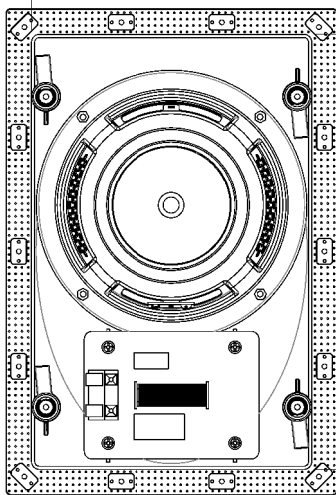

12.01in
305mm

12.41in
315.2mm

8.19in
208mm

8.59in
218.2mm

3.00in
76.2mm

6.93in
176mm

10.75in
273mm

Origin Acoustics
Mission Inn Rotunda
3649 Mission Avenue, 1st Floor
Riverside, CA 92501