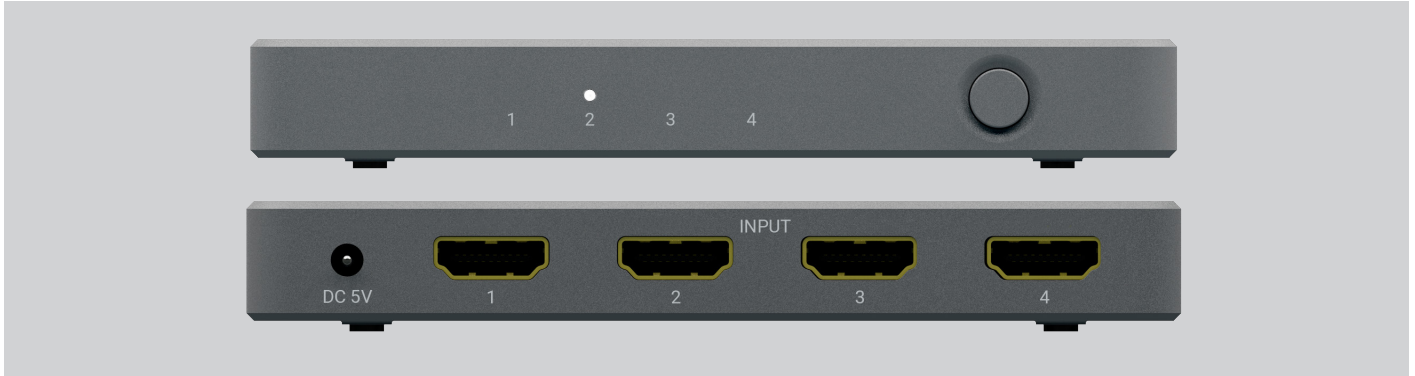

4x1 HDMI Switcher MAX

Product code: SWITCHERMAX41

The The 4x1 Switcher MAX is an Ultra HD Premium™ 4x1 HDMI 2.0 switcher with maximum bandwidth capabilities, the ultimate switch option for cinema purists, it supports the full HDMI 2.0 (a/b) 18Gbps max data rate, capable of carrying the most premium UHD/4K 60 4:4:4 content, with all HDR formats (10 & 12-bit), Dolby Vision®, HDR10+ and HLG.

FEATURES

HDMI® 2.0 (a/b) HDCP 2.2 compliant
18Gbps data rate throughout
Supports all resolutions up to and inc. Ultra HD 4K 60 4:4:4
Supports all current High Dynamic Range (HDR) formats
Supports all current audio formats up to Dolby Atmos® and DTS:X®
Built-in equalizer and re-timer

SPECIFICATIONS

Form factor	Lightweight slender aluminium enclosure
Inputs / outputs	4 HDMI / 1 HDMI
Transmission tech	Native HDMI
Video bandwidth	18GBPS
ESD protection	± 8kV (air-gap discharge) ± 4kV (contact discharge)
Device / Package weight	195g
TX/RX Dimensions (W/D/H)	120.97 / 79.17 / 16mm
Power supply output	DC 5V/1A (US/EU standards, CE/FCC/UL certified)
Operating temperature	0°C ~ 40°C / 32°F ~ 104°F
Storage temperature	-20°C ~ 60°C / -4°F ~ 140°F
Relative humidity	20~90 % RH (non-condensing)
Power consumption	1 W
Guarantee	2-year guarantee